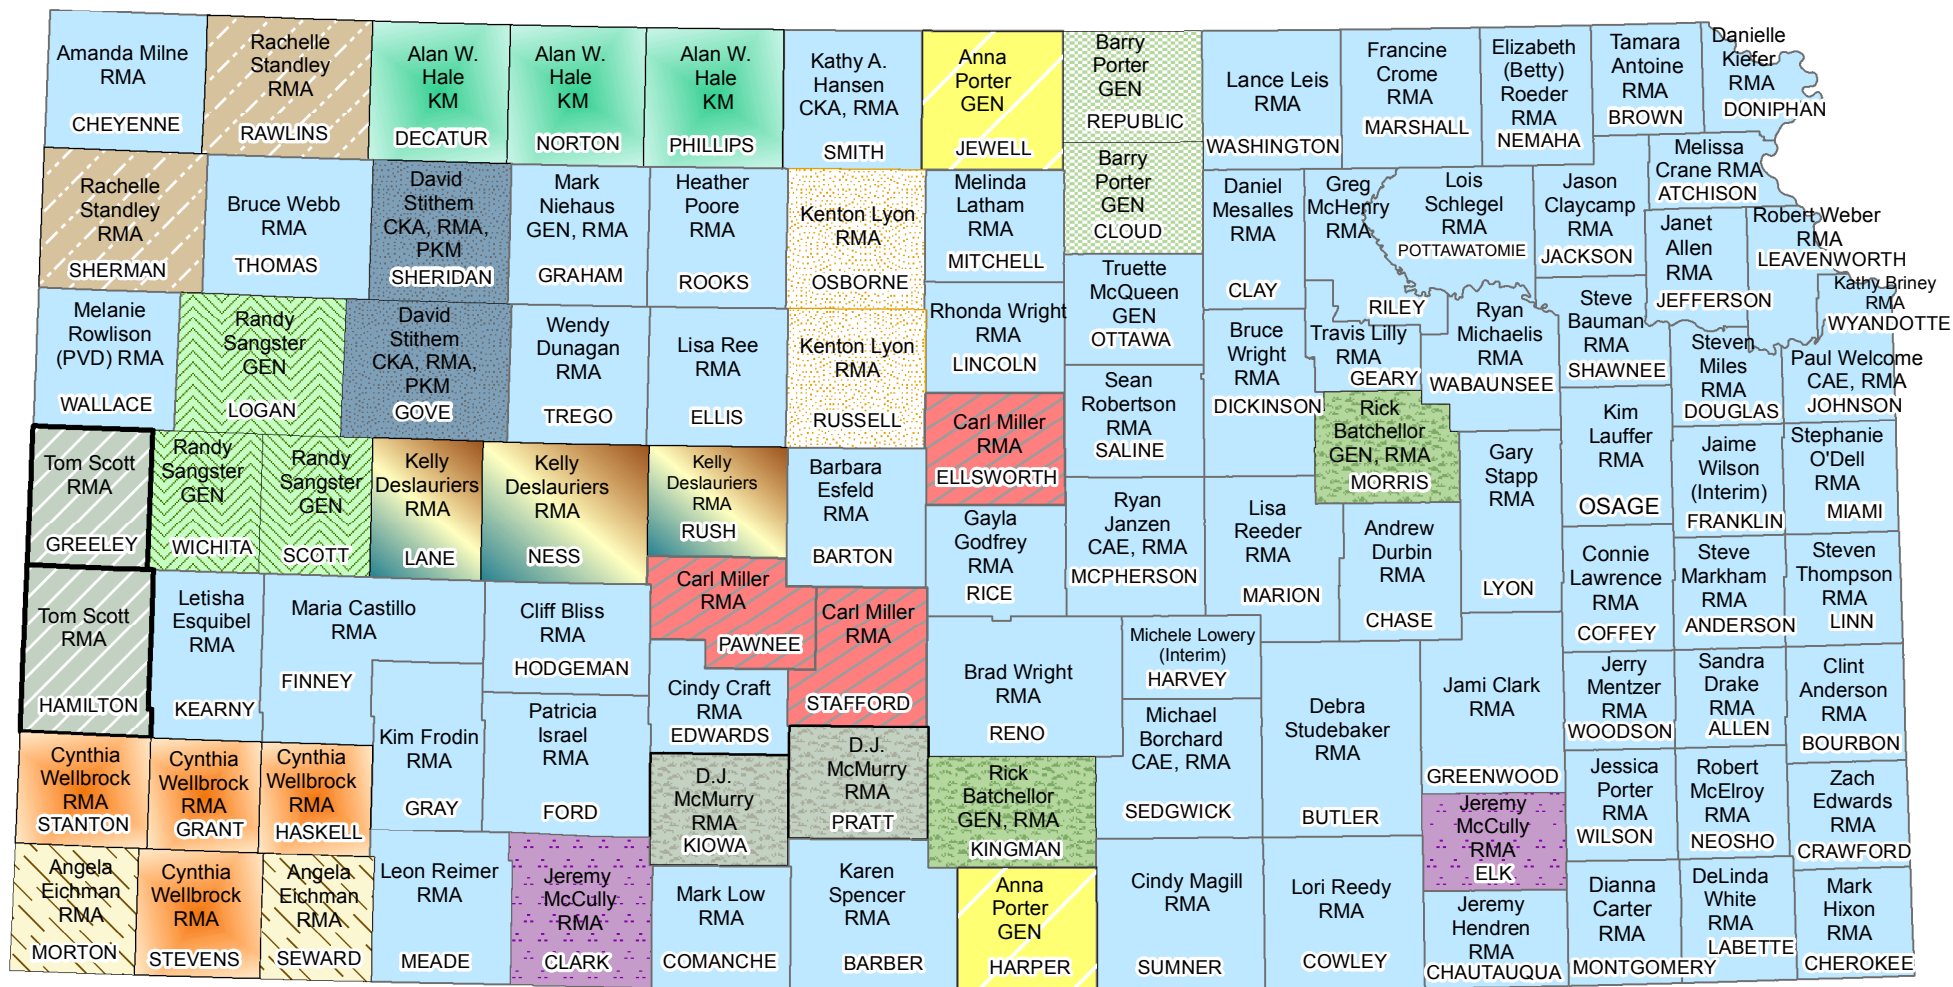

Kansas County Appraisers

County Appraisers appointed in more than one county are represented with matching symbology.

May 2, 2018

Kansas County Appraisers, as listed by
Property Valuation Division
Kansas Department of Revenue